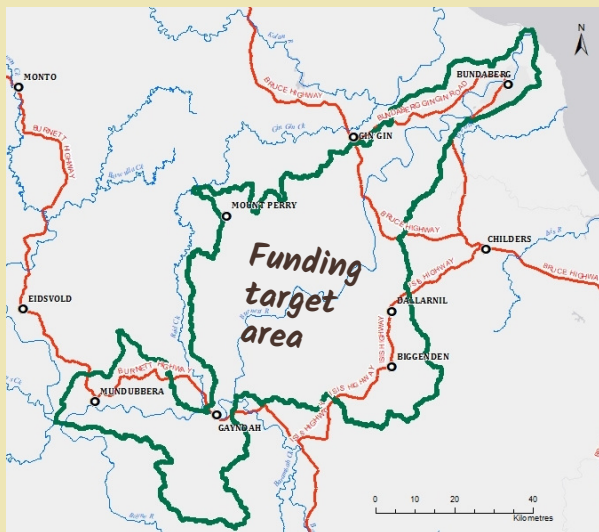

THE LOWER BURNETT GRAZING PROJECT FOCUS AREA

THE LOWER BURNETT GRAZING PROJECT COULD PROVIDE FUNDING TO:

- fence off creeks or different landtypes
- install additional watering points
- repair eroded gullies
- receive professional advice from a grazing or erosion management expert

If you are interested in the Lower Burnett Grazing Project, please email us by 12 Feb 2021 with your name, property address & contact details to: admin@burnettcatchment.org, and quote "Lower Burnett Grazing Project".

Alternatively, call BCCA on (07) 4166 3898

Funded by
Natural Resources
Investment Program