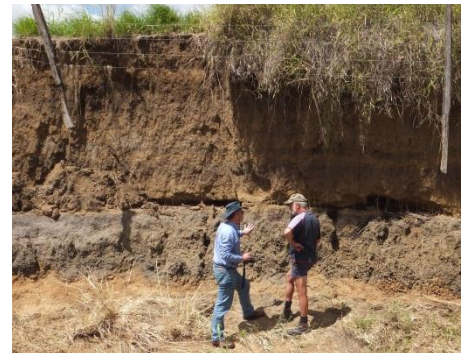

Training day program:

12:30pm Introduction to erosion types and summary of erosion sites to be visited in the field

1:30pm Field site erosion visits to three properties around Monto.

5.30pm BBQ dinner, presentation of remediation options for field sites and question and answer time.